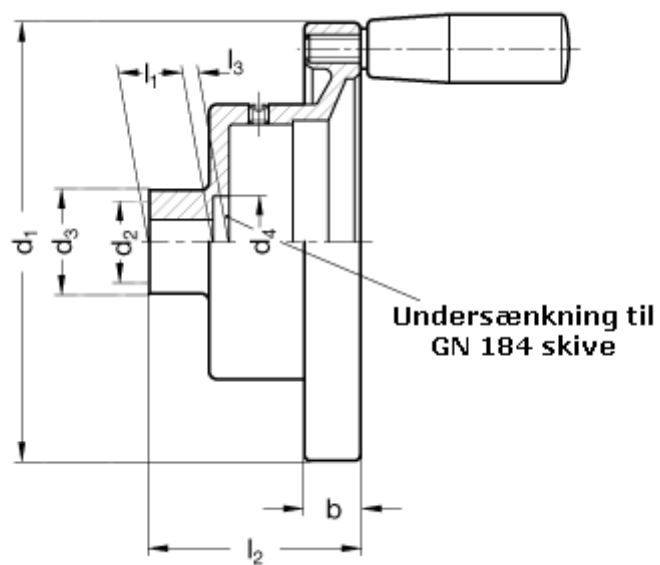

Article number: 20587314

Description: E+G Disc handwheel  
GN 323.8-160-B14-R

## Measures

$b = 18$	$l_4 = 18$
$d_1 = 160$	
$d_2 = 14$	
$d_3 = 36$	
$d_4 = 29$	
$l_1 = 20$	
$l_2 = 67$	
$l_3 = 4$	